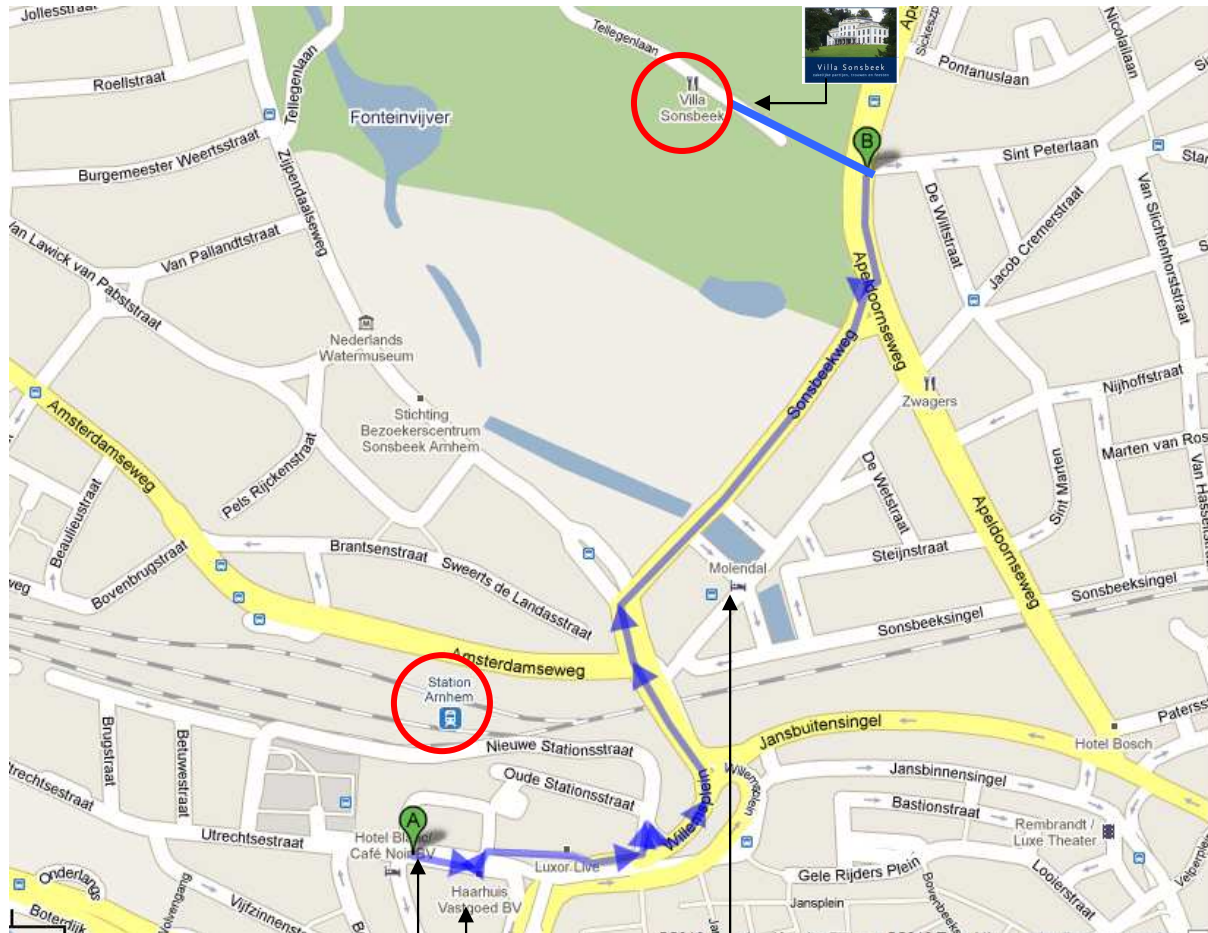

## Walking directions from the Central Station Arnhem to Villa Sonsbeek

**Hotel Blanc**  
Coehoornstraat 4-8  
6811 LA Arnhem

**Hotel Molendal**  
Cronjestrat 15  
6814 AG Arnhem

**Best Western Hotel Haarhuis**  
Stationsplein 1  
6811 KG Arnhem

### Parking

'Parkeergarage Centraal', below the Central Station Arnhem, Adress: Stationsplein Arnhem